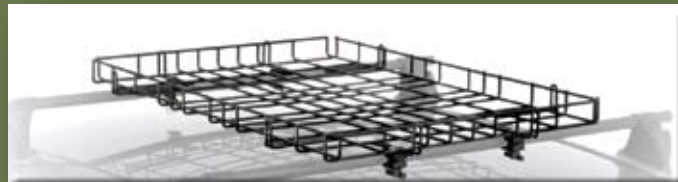

Cargo Net

Cargo Organizer

Cargo Tray

THE FUN NEVER STOPS.

Wherever your adventure takes you, make the most of it with these roof rack accessories perfectly suited for your Optima. Complete the picture when you add additional stylish yet practical accessories such as Splash Guards, a Front Mask and a Rear Spoiler.

Roof Multi Rack

Roof Kayak Attachment

Roof Cargo Attachment

Roof Cargo Box

Roof Bike Attachment

Roof Ski Attachment

Sunroof Deflector

Splash Guards